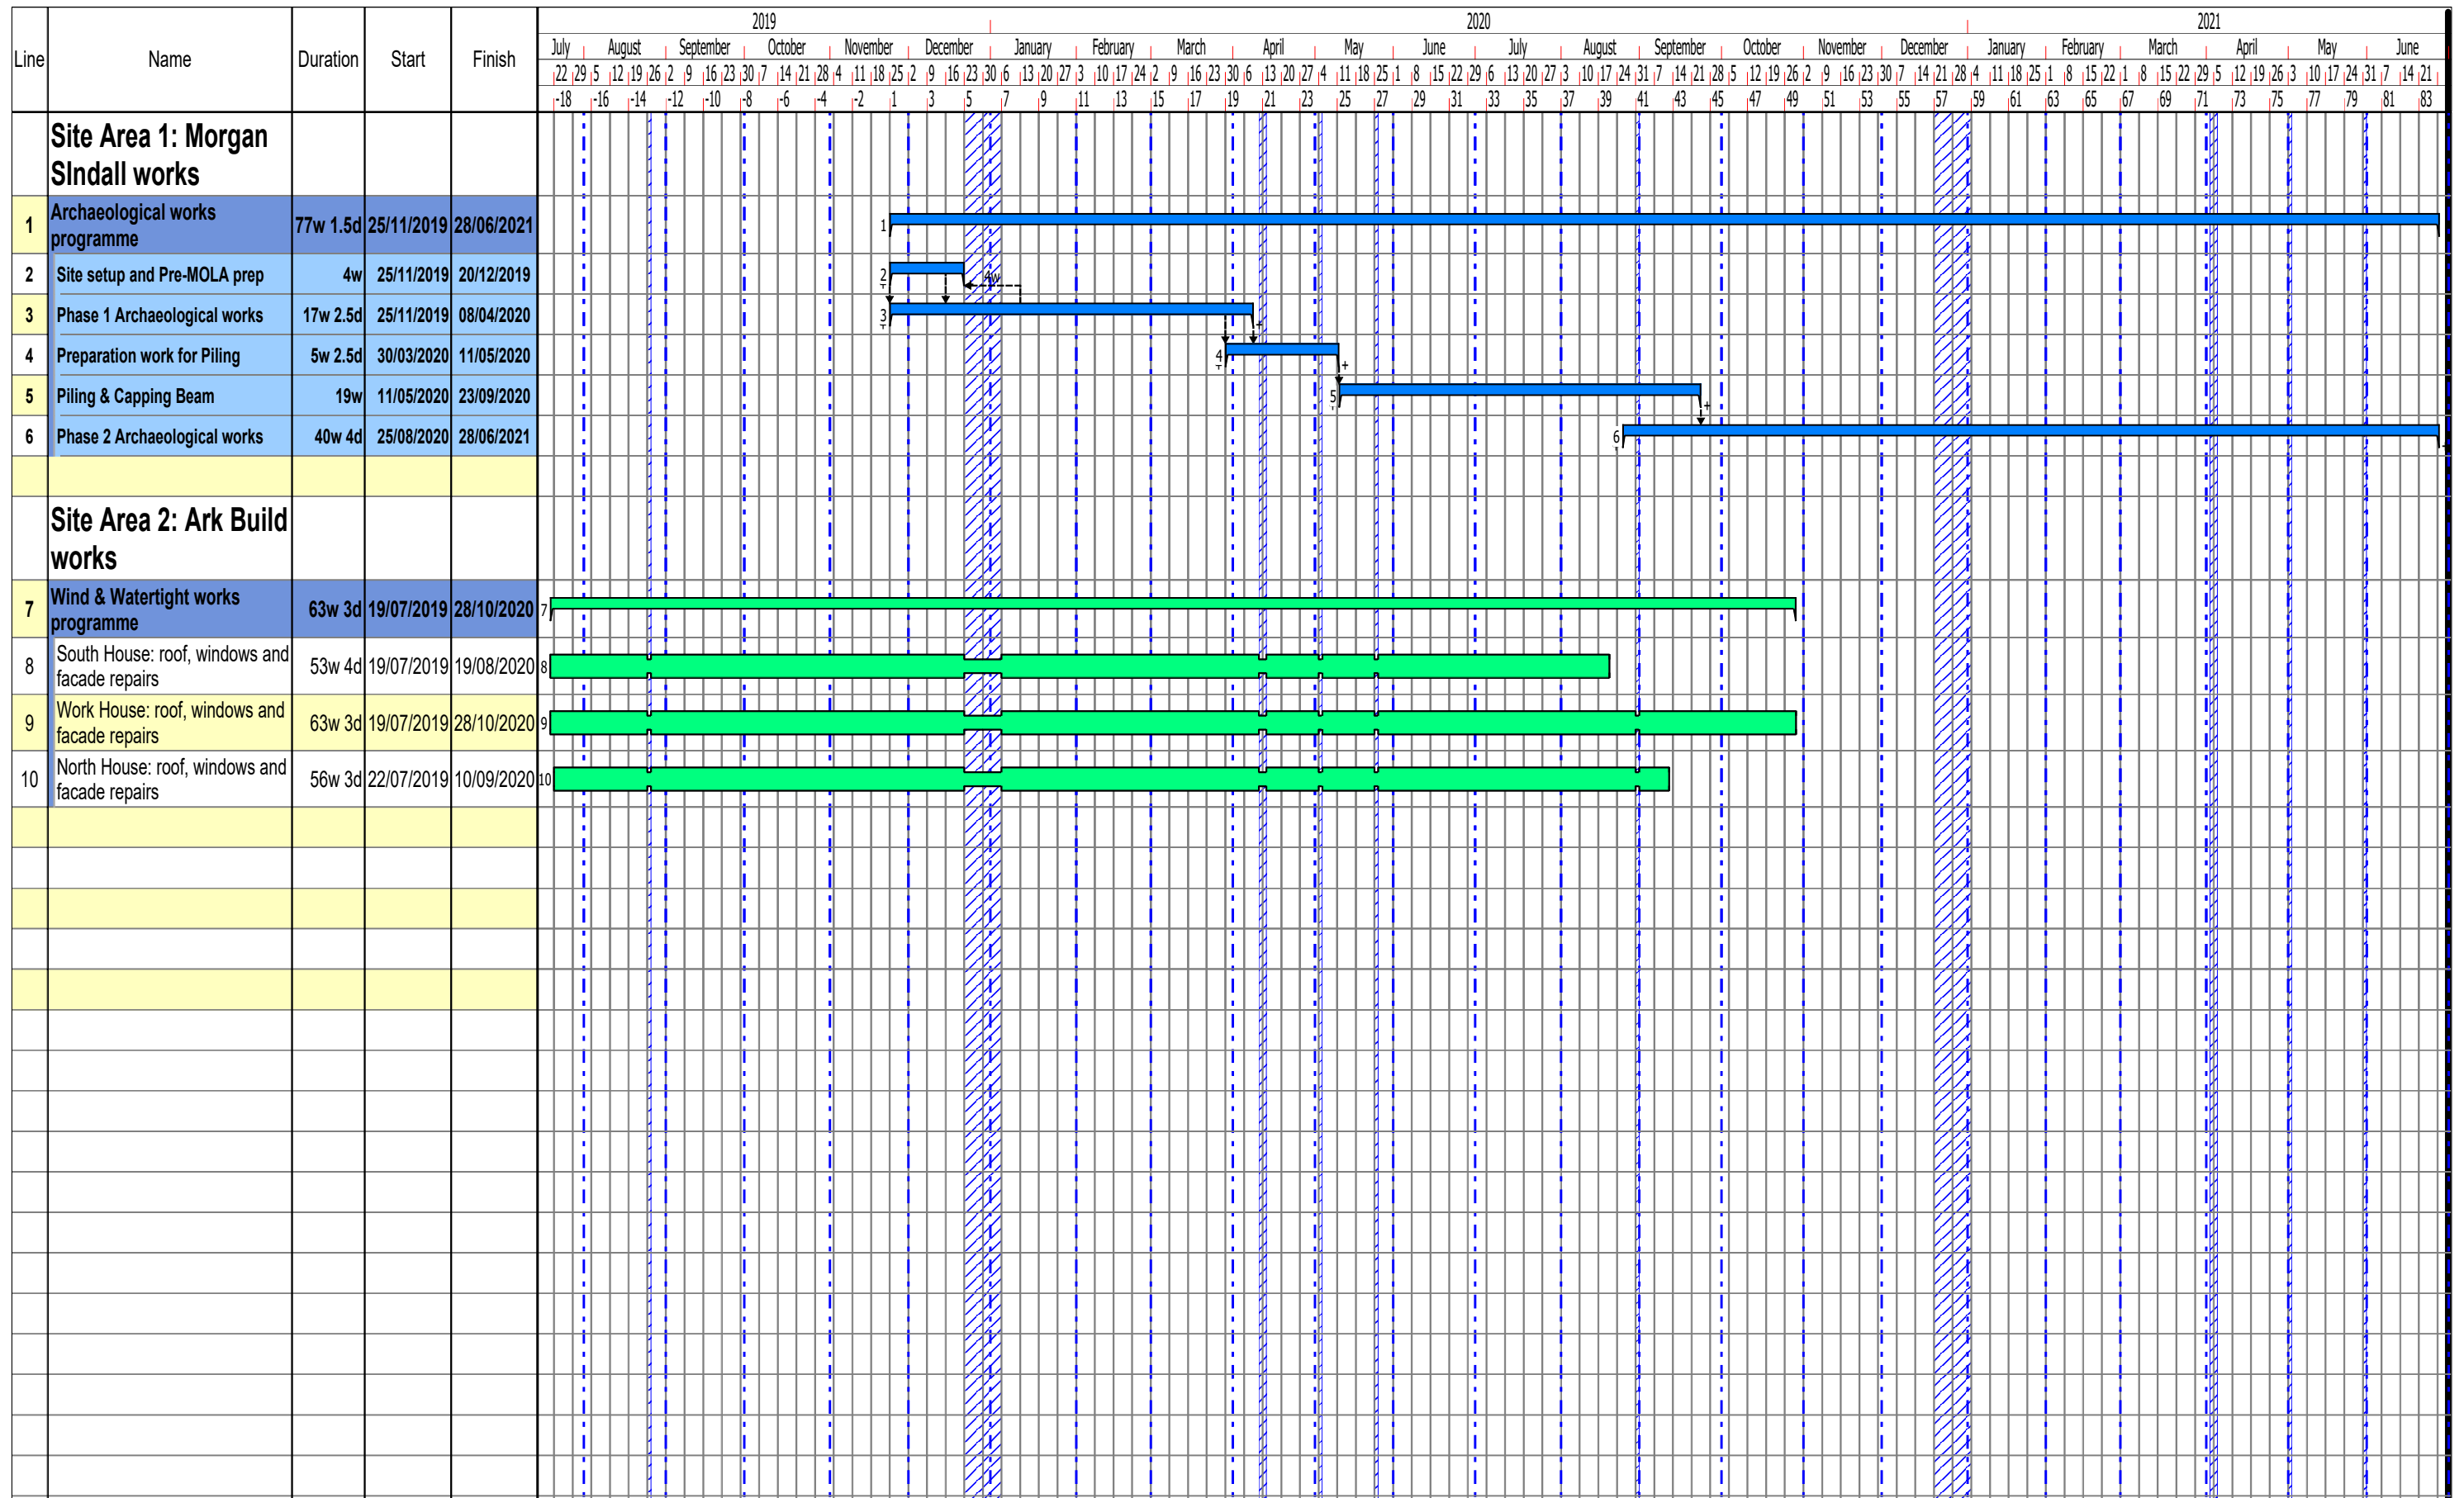

# Bedford Passage Development Construction Management Programme

Chart revision date:  
16/10/2019

Bedford Passage  
█ Morgan Sindall Actions    █ Ark Build Actions